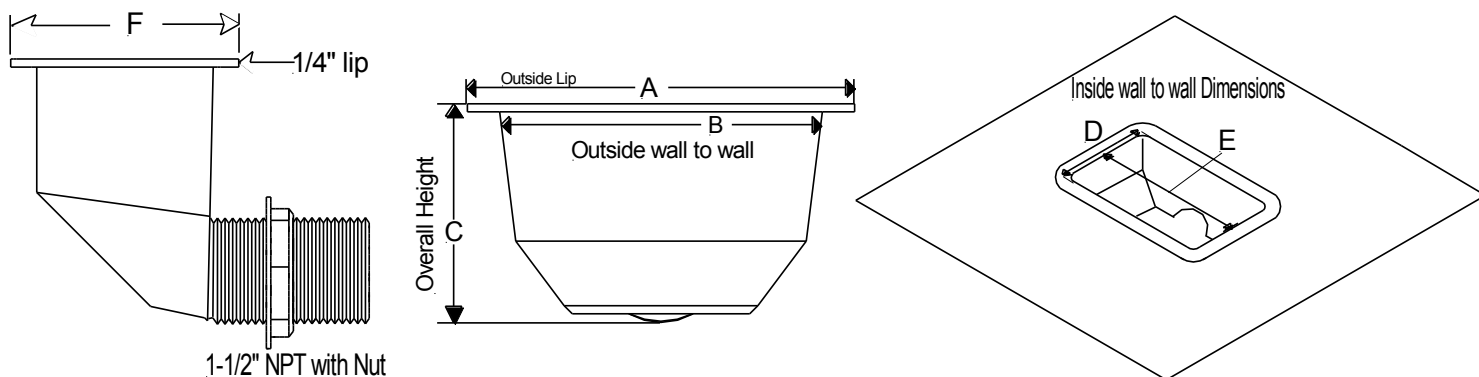

# Rectangular Low Profile Cup Sink

	S.P. Part #	A	B	C	D	E	F	G
Black	W39080-150	7-1/2"	6-3/8"	4-1/2"	3"	6"	4-1/2"	3-1/4"
Grey	W39080-154	7-1/2"	6-3/8"	4-1/2"	3"	6"	4-1/2"	3-1/4"
White	W39080-158	7-1/2"	6-3/8"	4-1/2"	3"	6"	4-1/2"	3-1/4"