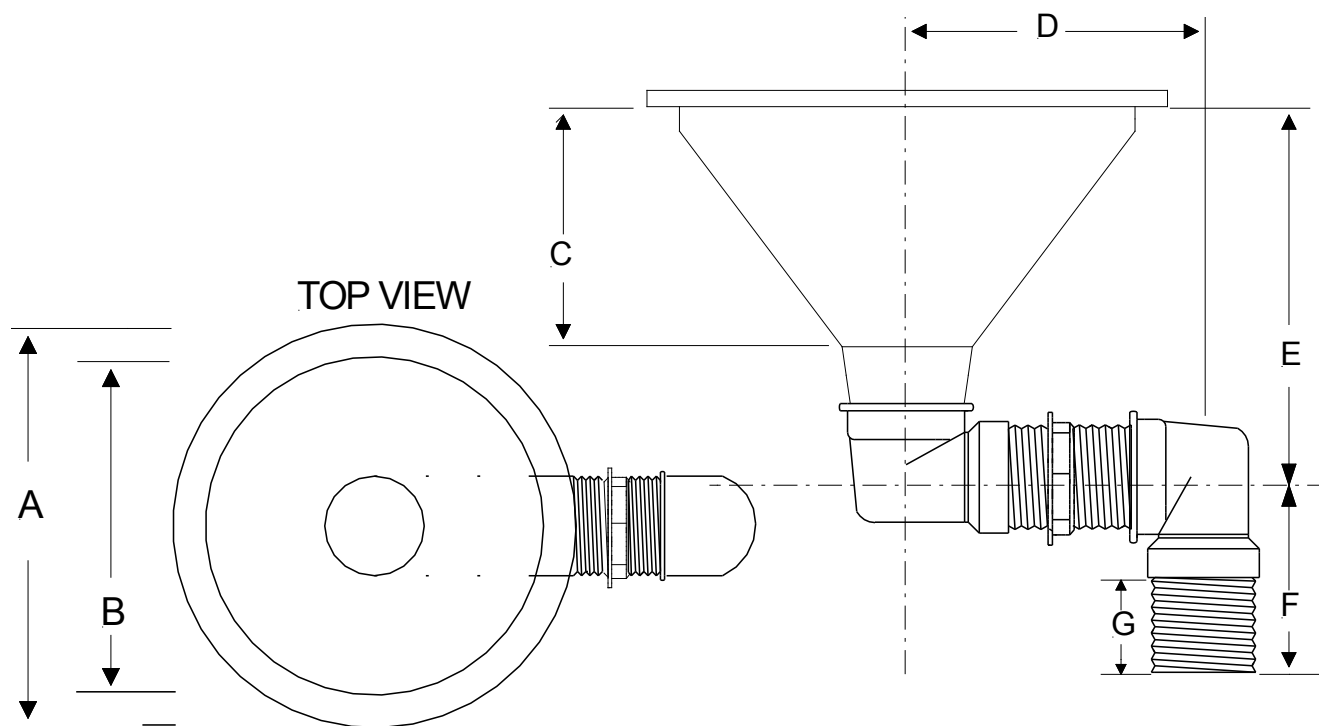

W39043-150/151 W39035-150/151
 4"WALL MT VERT 6"WALL MT VERT

SYMBOL	OUTLET	A	B	C	D	E	F	G	THREAD	LIP	COLOR
W39034-150	1-1/2" NPS	4"	3-3/16"	2"	6-1/2"	4"	5-1/2"	3-1/4"	1-1/2"	1/4"	BLACK
W39034-151	1-1/2" NPS	4"	3-3/16"	2"	6-1/2"	4"	5-1/2"	3-1/4"	1-1/2"	1/4"	WHITE
W39035-150	1-1/2" NPS	6-1/2"	5-1/2"	3"	6-1/2"	5-1/4"	5-1/2"	3-1/4"	1-1/2"	1/4"	BLACK
W39035-151	1-1/2" NPS	6-1/2"	5-1/2"	3"	6-1/2"	5-1/4"	5-1/2"	3-1/4"	1-1/2"	1/4"	WHITE