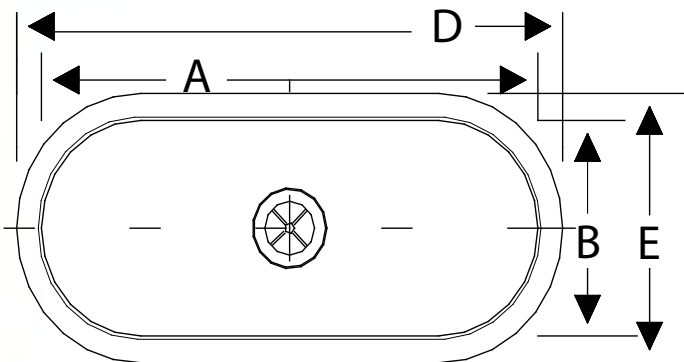

## Oval Cup Sinks

Molded-in strainer  
Available in black, white and gray.

Top View

SYMBOL	A	B	C	D	E	F	G	THREAD	LIP
W39030-150	5-7/8"	2-7/8"	4-3/8"	7"	3-7/8"	1/4"	8-7/16"	1.5"	1/4"
W39024-150	9-3/8"	3-3/8"	5-1/2"	10-1/2"	4-3/8"	1/4"	8-1/2"	1.5"	1/4"

### Wide Lip

Molded-in strainer  
Available in black, white and gray.

Top View

SYMBOL	A	B	C	D	E	F	G	THREAD	LIP
W39040-150	5-7/8"	2-7/8"	4-3/8"	7-1/2"	4-3/8"	1/4"	8-7/16"	1.5"	1/4"