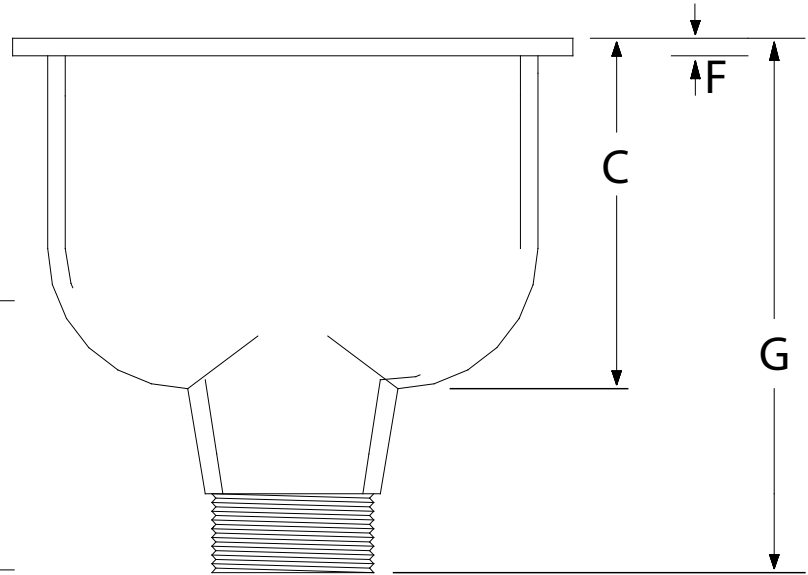

## Oval Cup Sinks

Molded-in strainer  
Available in black, white and gray.

Top View

SYMBOL	A	B	C	D	E	F	G	THREAD	LIP
W39030-150	5-7/8"	2-7/8"	4-3/8"	7"	3-7/8"	1/4"	8-7/16"	1.5"	1/4"
W39024-150	9-3/8"	3-3/8"	5-1/2"	10-1/2"	4-3/8"	1/4"	8-1/2"	1.5"	1/4"

### Wide Lip

Molded-in strainer  
Available in black, white and gray.

Top View

SYMBOL	A	B	C	D	E	F	G	THREAD	LIP
W39040-150	5-7/8"	2-7/8"	4-3/8"	7-1/2"	4-3/8"	1/4"	8-7/16"	1.5"	1/4"