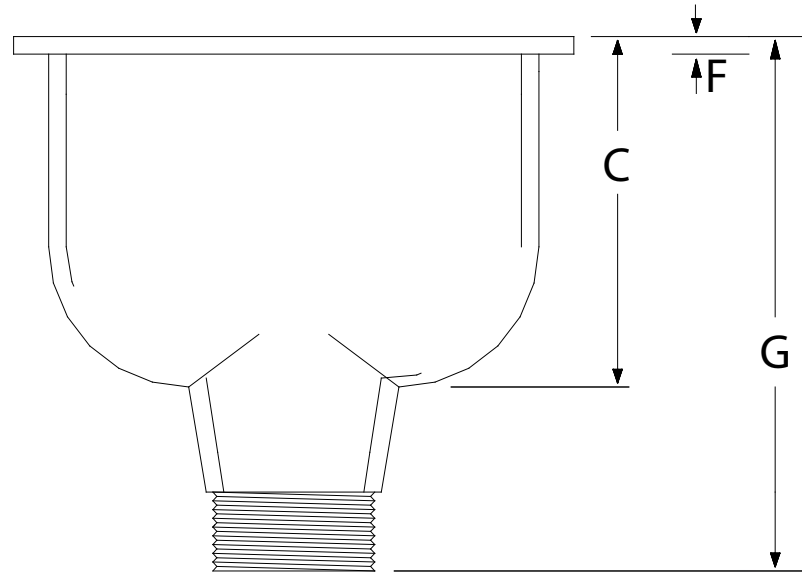

## Oval Cup Sinks

Molded-in strainer  
Available in black, white and gray.

Top View

SYMBOL	A	B	C	D	E	F	G	THREAD	LIP
W39030-150	5-7/8"	2-7/8"	4-3/8"	7"	3-7/8"	1/4"	8-7/16"	1.5"	1/4"
W39024-150	9-3/8"	3-3/8"	5-1/2"	10-1/2"	4-3/8"	1/4"	8-1/2"	1.5"	1/4"

### Wide Lip

Molded-in strainer  
Available in black, white and gray.

Top View

SYMBOL	A	B	C	D	E	F	G	THREAD	LIP
W39040-150	5-7/8"	2-7/8"	4-3/8"	7-1/2"	4-3/8"	1/4"	8-7/16"	1.5"	1/4"