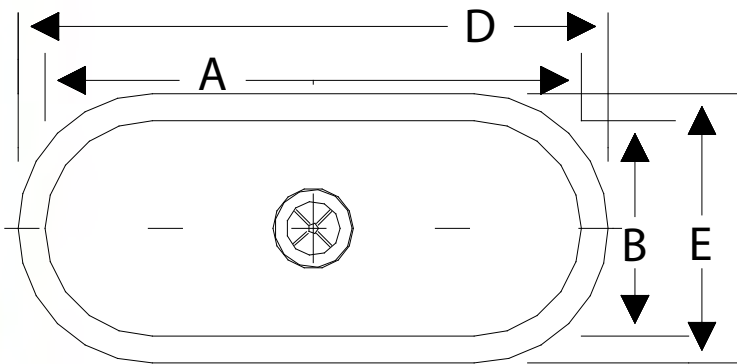

## Oval Cup Sinks

Molded-in strainer  
Available in black, white and gray.

Top View

SYMBOL	A	B	C	D	E	F	G	THREAD	LIP
W39030-150	5-7/8"	2-7/8"	4-3/8"	7"	3-7/8"	1/4"	8-7/16"	1.5"	1/4"
W39024-150	9-3/8"	3-3/8"	5-1/2"	10-1/2"	4-3/8"	1/4"	8-1/2"	1.5"	1/4"

### Wide Lip

Molded-in strainer  
Available in black, white and gray.

Top View

SYMBOL	A	B	C	D	E	F	G	THREAD	LIP
W39040-150	5-7/8"	2-7/8"	4-3/8"	7-1/2"	4-3/8"	1/4"	8-7/16"	1.5"	1/4"