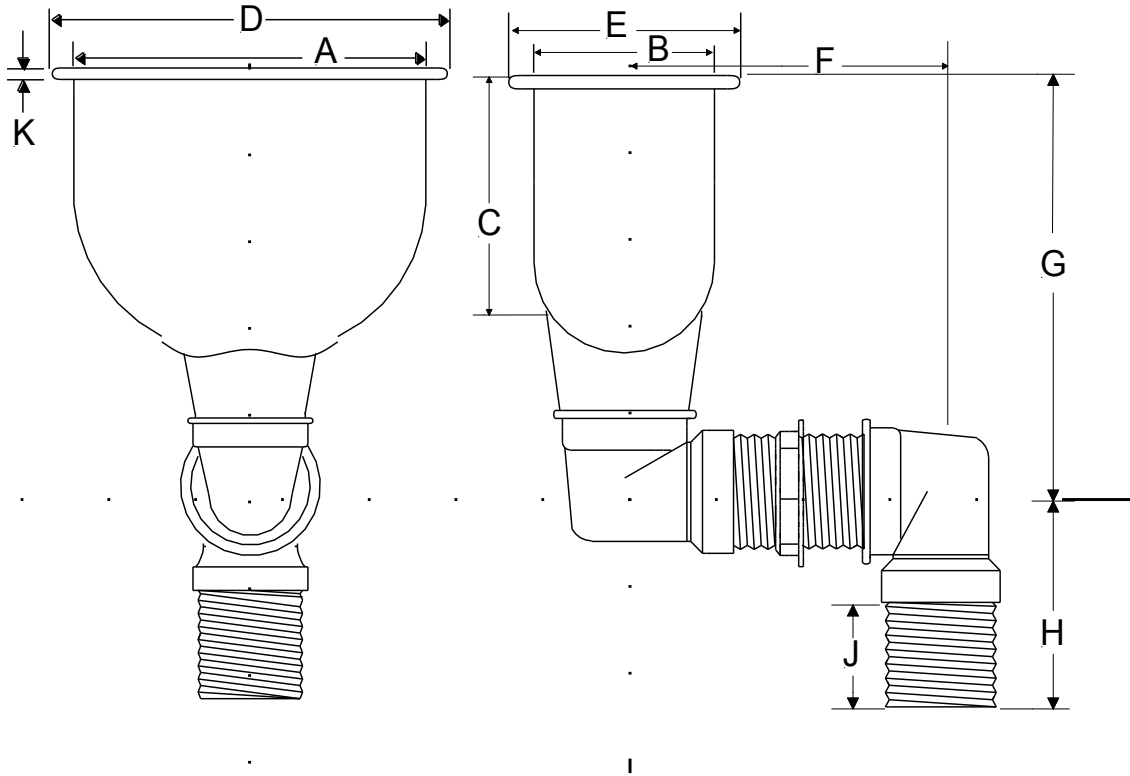

## W39026-150 3X6 WALL MOUNT

SYMBOL	OUTLET	A	B	C	D	E	F	G	H	J	THREAD	K	COLOR
W39026-150	1.5" NPS	5.88"	2.63"	4.63"	7."	3.88"	5.5"	6.88"	4.5"	2"	1.5"	.25"	BLACK
W39026-151	1.5" NPS	5.88"	2.63"	4.63"	7."	3.88"	5.5"	6.88"	4.5"	2"	1.5"	.25"	WHITE
W39026-154	1.5" NPS	5.88"	2.63"	4.63"	7."	3.88"	5.5"	6.88"	4.5"	2"	1.5"	.25"	GREY