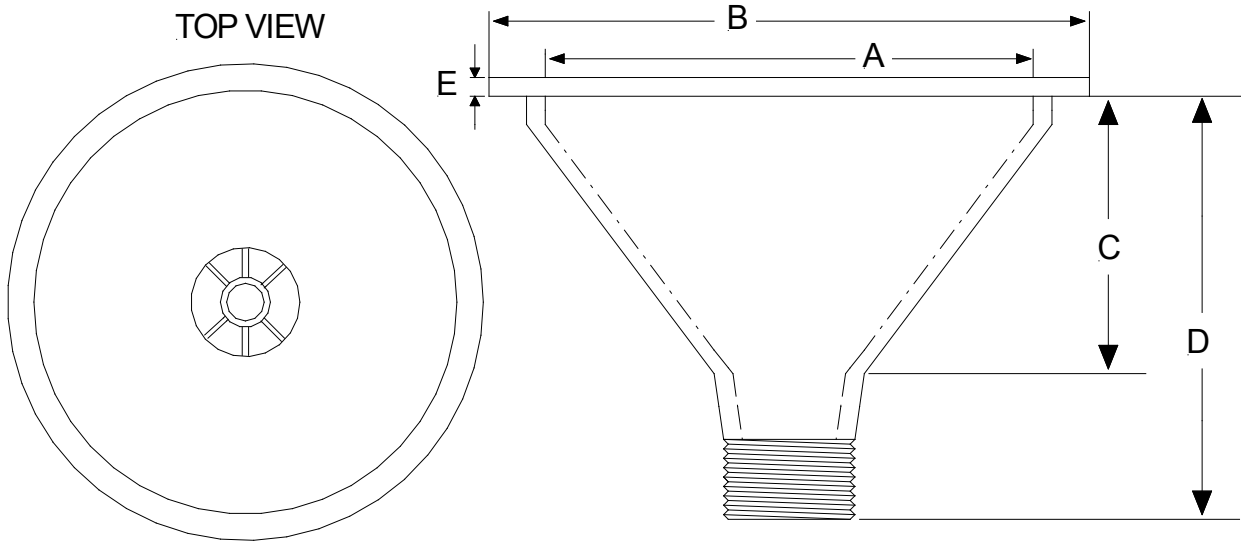

W39021 & W39022-150
 ROUND STRAIGHT WALL DESIGN

SYMBOL	A	B	C	D	E	THREAD	LIP	COLOR
W39021-150	3-1/4"	4"	2-1/8"	5-1/4"	3/16"	1-1/2"	1/4"	BLACK
W39021-151	3-1/4"	4"	2-1/8"	5-1/4"	3/16"	1-1/2"	1/4"	WHITE
W39022-150	5-1/2"	6-9/16"	4"	6-1/2"	3/16"	1-1/2"	1/4"	BLACK
W39022-151	5-1/2"	6-9/16"	4"	6-1/2"	3/16"	1-1/2"	1/4"	WHITE