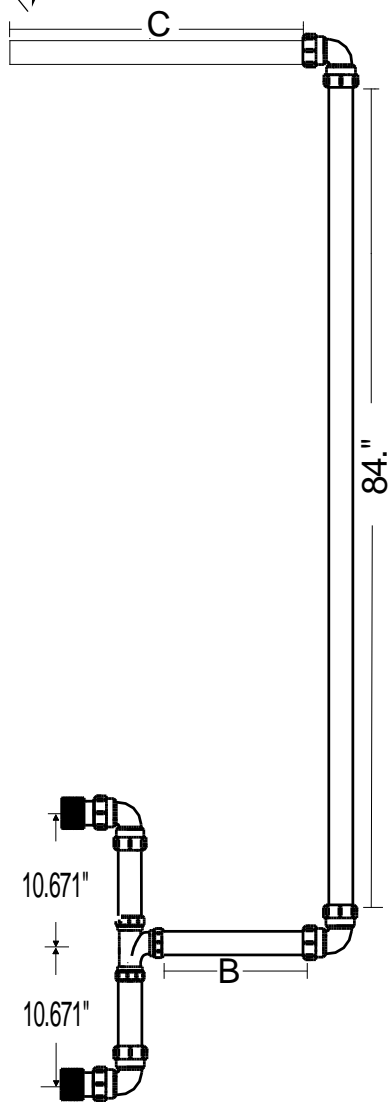

DBL Solvent Vent System

W38544-150
30" Cabinet

W38545-150
36" Cabinet

W38546-150
48" Cabinet

SOLVENT STORAGE VENT	A	B	C
W38544	30."	13.25"	24."
W38545	36."	16.25"	30."
W38546	48."	22.25"	42"