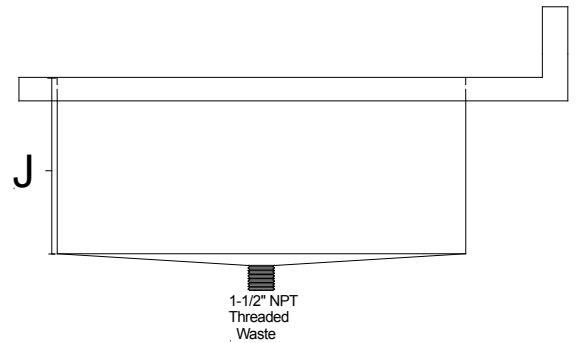

Counter Top Sink With Splash

One piece molded polyolefin counter top sink features molded in tailpiece, marine edge, splash guard, and 4" deck for water fixture mounting. Commonly used on free standing sink basin Scientific Plastics part number W31085-000. Standard color is black. Other colors are available.

Part Number	A	B	C	D	E	F	G	H	I	J	K	OUTLET
W31082-000	17-3/8"	26-3/4"	9-3/4"	12-3/4"	26-1/2"	17-1/2"	4"	5"	3"	8"	32-5/8"	1-1/2"