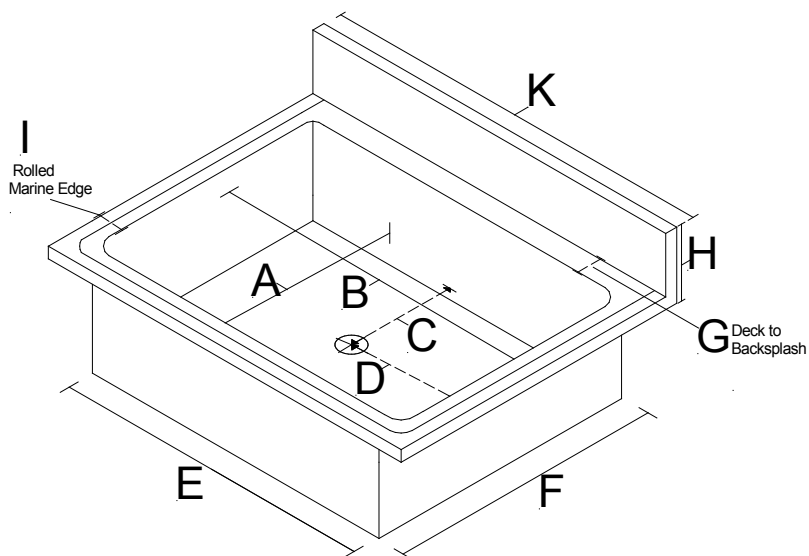

Counter Top Sink With Splash

One piece molded polyolefin counter top sink features molded in tailpiece, marine edge, splash guard, and 4" deck for water fixture mounting. Commonly used on free standing sink basin Scientific Plastics part number W31085-000. Standard color is black. Other colors are available.

Part Number	A	B	C	D	E	F	G	H	I	J	K	OUTLET
W31082-000	17-3/8"	26-3/4"	9-3/4"	12-3/4"	26-1/2"	17-1/2"	4"	5"	3"	8"	32-5/8"	1-1/2"