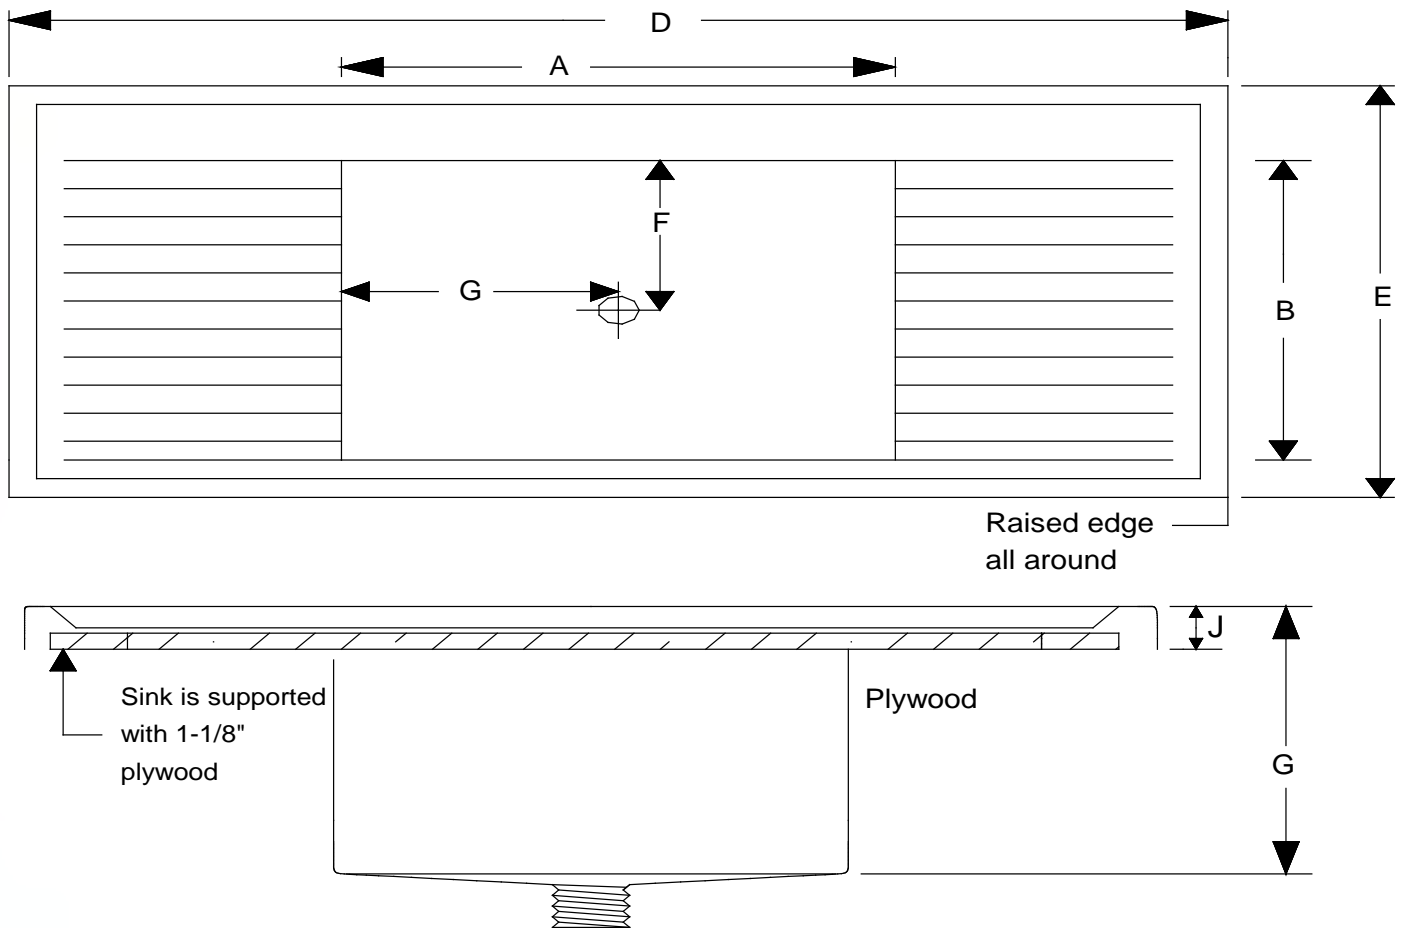

Single Counter Top Sinks

One piece molded sink (with integral molded 1-1/2" tail piece) countertop unit with pitched ribbed drainboards and 1-1/8" marine edge. Rear deck allows for mounting water fixtures.

Mounted on 1-1/8" plywood base for easy installation. Polyolefin unit allows for easy cleaning and reduced glassware breakage.

Standard color black - Other colors available on special order. Contact your sales professional for details.

SYMBOL	A	B	C	D	E	F	G	J
W31081-000	24"	18.5"	13"	55.5"	28"	27.5"	14"	1.375"