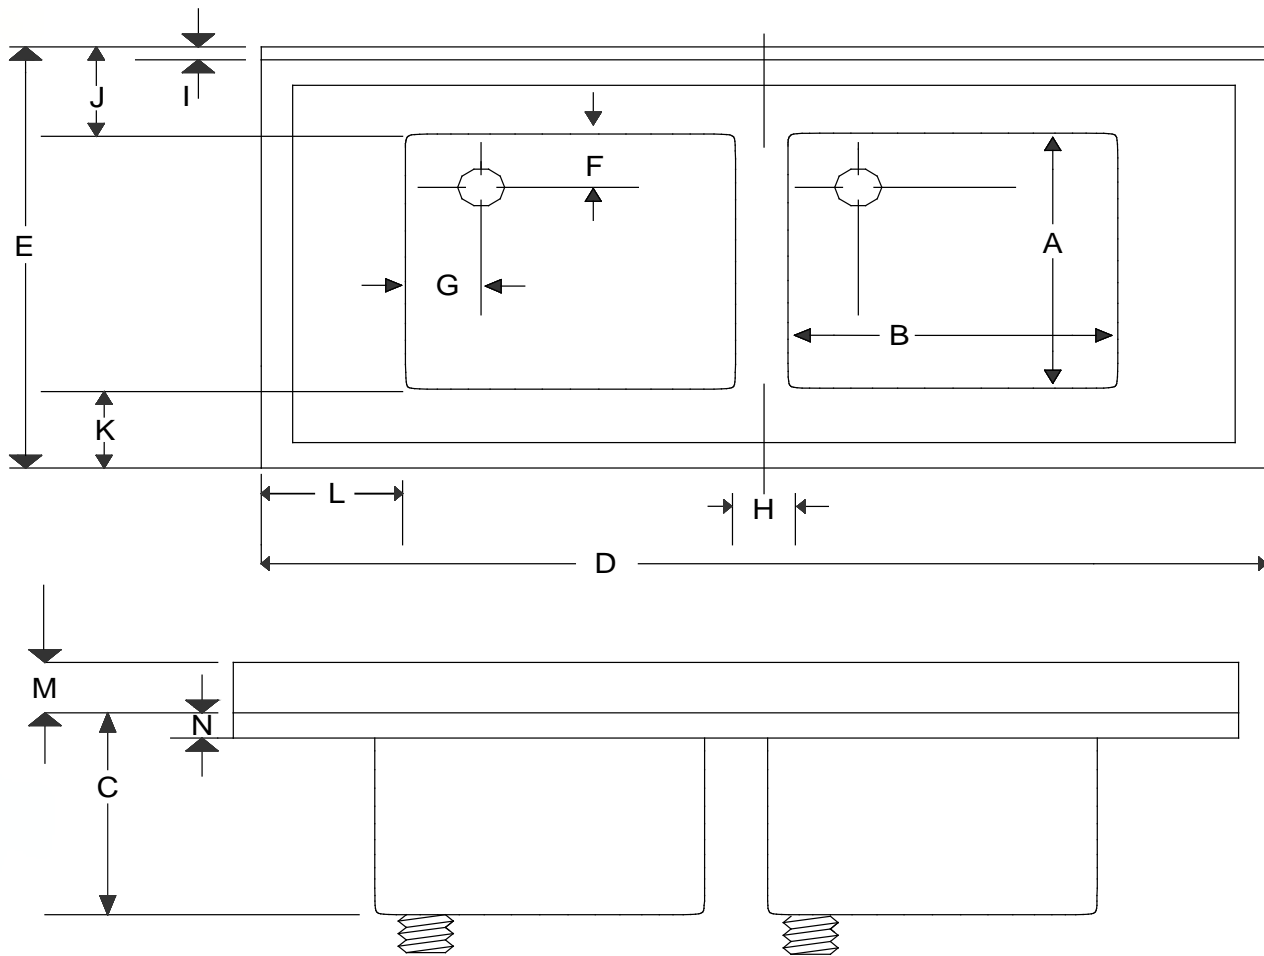

## Counter Top Double Bowl Sink

This unit is designed with marine edge on horizontal surfaces to avoid countertop spilling and a backsplash unit. Uniquely designed one piece molding with integral sink outlets, edge and backsplash. Unit has attached 1-1/8" plywood for easy affixing to any counter or cabinet top unit. Standard color is non-glare black.

SYMBOL	A	B	C	D	E	F	G	J	K	L	M	N
W31063-000	18"	15"	10"	49"	30"	3"	2.6875"	8.1875"	5"	8.1875"	4"	1.375"