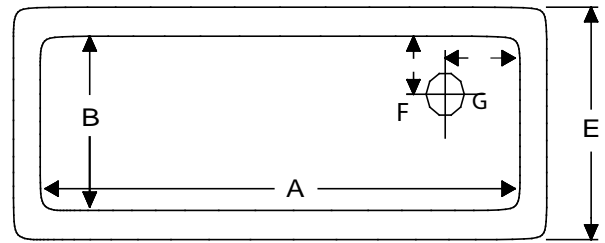

Straight Wall Sinks

Center Sink

Corner Sink

PART #	A BOWL LENGTH	B BOWL WIDTH	C DEPTH	D OVERALL LENGTH	E OVERALL WIDTH	F DRAIN LOCATION	G DRAIN LOCATION	OUTLET
WS211610-000	21"	16"	10"	23.5"	18.5"	8"	13.5"	1.5"
WS241517-000	24"	15"	17"	26.5"	17.5"	7.5"	12"	1.5"
WS240506-000	24"	5"	6"	26.5"	26.5"	8.75"	12"	1.5"
WS261808-000	25.5"	17.5"	8"	28.5"	28.5"	2.5"	12.75"	1.5"
WS360506-000	36"	5"	6"	38.5"	38.5"	8"	18"	1.5"
WS361624-000	36"	16"	24"	38.5"	38.5"	9"	18"	1.5"
WS421816-000	42"	18"	16"	44.5"	44.5"	3.25"	21"	1.5"
WS520703-000	52"	6.5"	3"	54.5"	54.5"	4"	26"	1.5"
WS161208-000	16"	12"	8"	18.5"	14.5"	4"	4"	1.5"
W31484-000	24"	24"	24"	26.25"	26.25"	12"	12"	1.5"
W31493-000	30"	18"	18"	32.5"	20.5"	3.5"	3.5"	1.5"