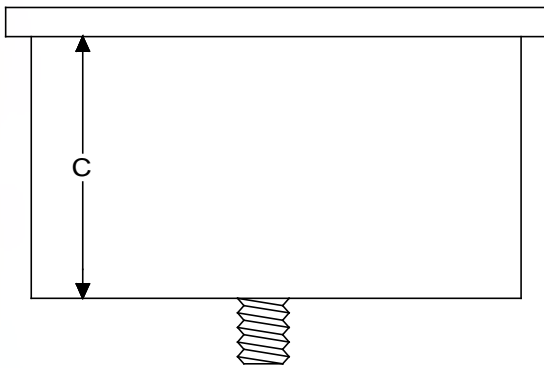

Straight Wall Sinks

Center Sink

Corner Sink

PART #	A BOWL LENGTH	B BOWL WIDTH	C DEPTH	D OVERALL LENGTH	E OVERALL WIDTH	F DRAIN LOCATION	G DRAIN LOCATION	OUTLET
WS211610-000	21"	16"	10"	23.5"	18.5"	8"	13.5"	1.5"
WS241517-000	24"	15"	17"	26.5"	17.5"	7.5"	12"	1.5"
WS240506-000	24"	5"	6"	26.5"	26.5"	8.75"	12"	1.5"
WS261808-000	25.5"	17.5"	8"	28.5"	28.5"	2.5"	12.75"	1.5"
WS360506-000	36"	5"	6"	38.5"	38.5"	8"	18"	1.5"
WS361624-000	36"	16"	24"	38.5"	38.5"	9"	18"	1.5"
WS421816-000	42"	18"	16"	44.5"	44.5"	3.25"	21"	1.5"
WS520703-000	52"	6.5"	3"	54.5"	54.5"	4"	26"	1.5"
WS161208-000	16"	12"	8"	18.5"	14.5"	4"	4"	1.5"
W31484-000	24"	24"	24"	26.25"	26.25"	12"	12"	1.5"
W31493-000	30"	18"	18"	32.5"	20.5"	3.5"	3.5"	1.5"