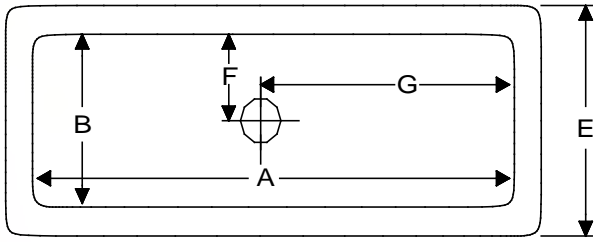

Straight Wall Sinks

Center Sink

Corner Sink

PART #	A BOWL LENGTH	B BOWL WIDTH	C DEPTH	D OVERALL LENGTH	E OVERALL WIDTH	F DRAIN LOCATION	G DRAIN LOCATION	OUTLET
WS211610-000	21"	16"	10"	23.5"	18.5"	8"	13.5"	1.5"
WS241517-000	24"	15"	17"	26.5"	17.5"	7.5"	12"	1.5"
WS240506-000	24"	5"	6"	26.5"	26.5"	8.75"	12"	1.5"
WS261808-000	25.5"	17.5"	8"	28.5"	28.5"	2.5"	12.75"	1.5"
WS360506-000	36"	5"	6"	38.5"	38.5"	8"	18"	1.5"
WS361624-000	36"	16"	24"	38.5"	38.5"	9"	18"	1.5"
WS421816-000	42"	18"	16"	44.5"	44.5"	3.25"	21"	1.5"
WS520703-000	52"	6.5"	3"	54.5"	54.5"	4"	26"	1.5"
WS161208-000	16"	12"	8"	18.5"	14.5"	4"	4"	1.5"
W31484-000	24"	24"	24"	26.25"	26.25"	12"	12"	1.5"
W31493-000	30"	18"	18"	32.5"	20.5"	3.5"	3.5"	1.5"