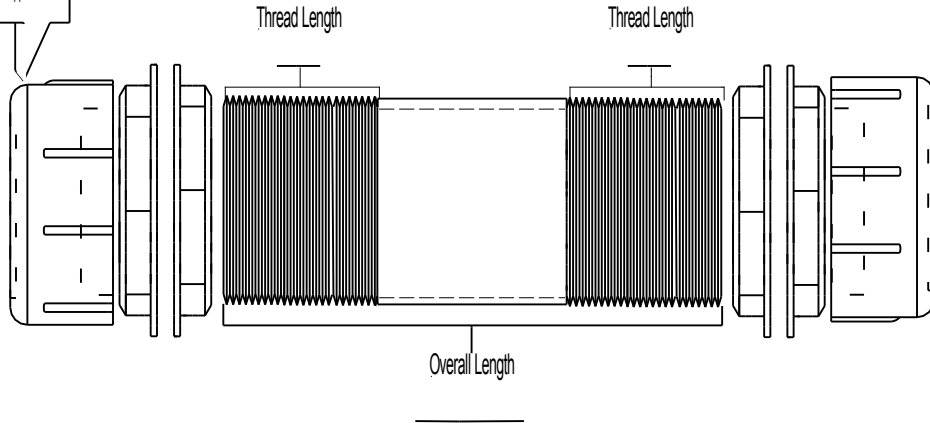

# PASS THRU SUBMITTAL FORM

Hex cap standard for 1-1/2" and 2" pass thru.

Please check box for capp style and pass thru size.

Closed Capp

Gasketed Capp

These are inside dimentions

- 1 1/2" pass thru
- 2" pass thru
- 3" pass thru
- 4" pass thru
- 6" pass thru