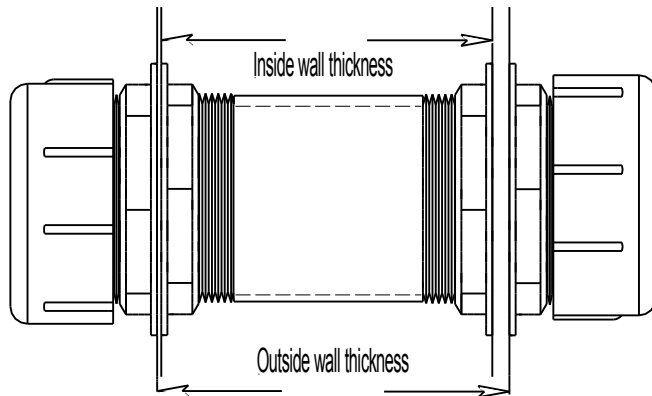

# PASS THRU SUBMITTAL FORM

Hex cap standard for 1-1/2" and 2" pass thru.

Please check box for capp style and pass thru size.

Closed Capp

Gasketed Capp

These are inside dimentions

- 1 1/2" pass thru
- 2" pass thru
- 3" pass thru
- 4" pass thru
- 6" pass thru