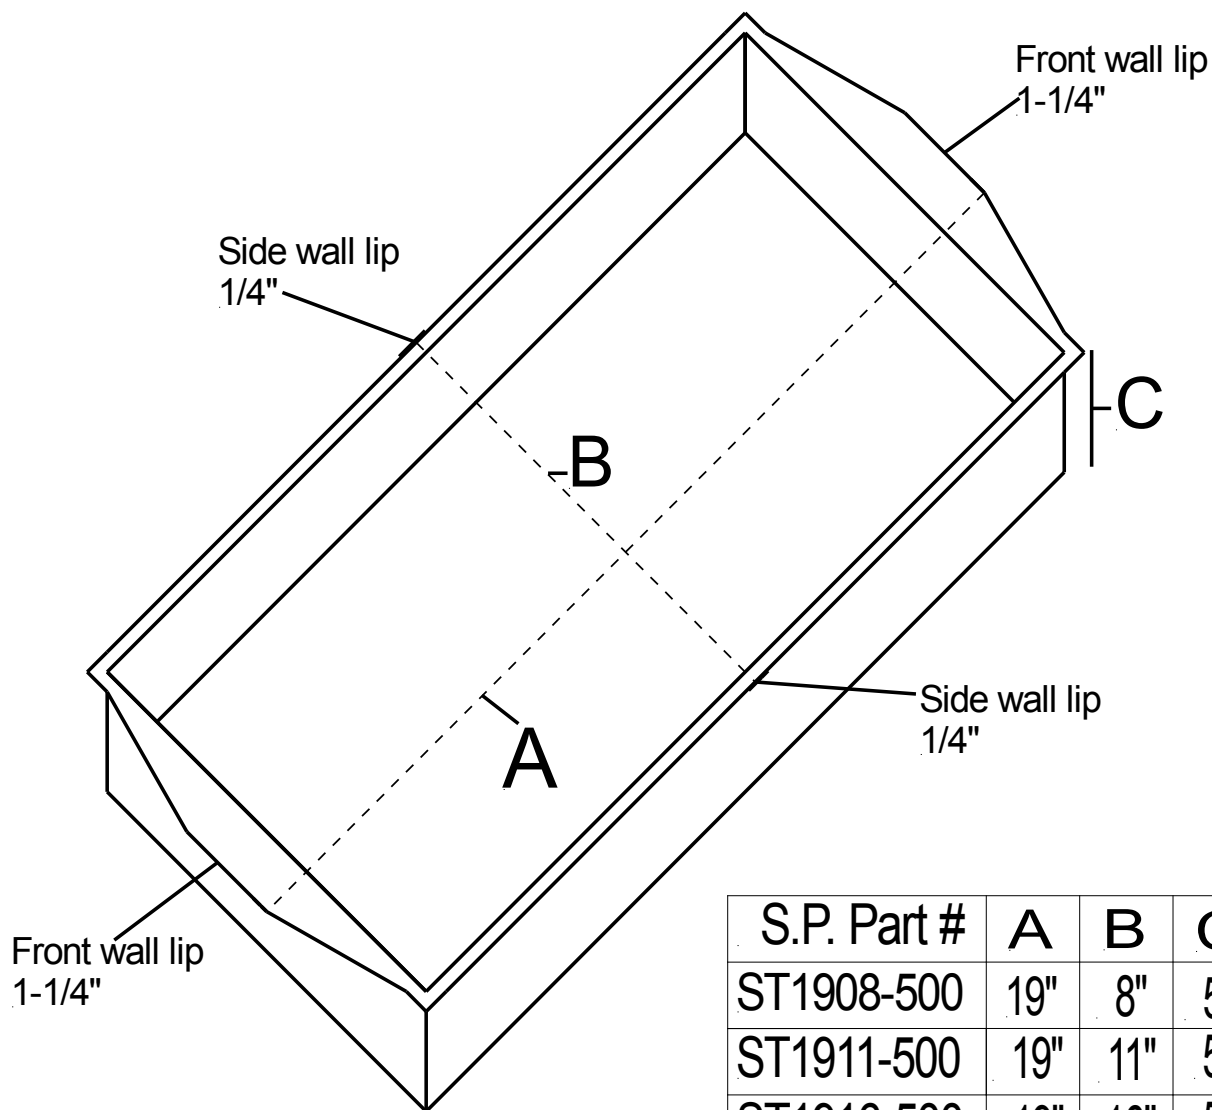

SHELF TOTE

S.P. Part #	A	B	C
ST1908-500	19"	8"	5"
ST1911-500	19"	11"	5"
ST1916-500	19"	16"	5"