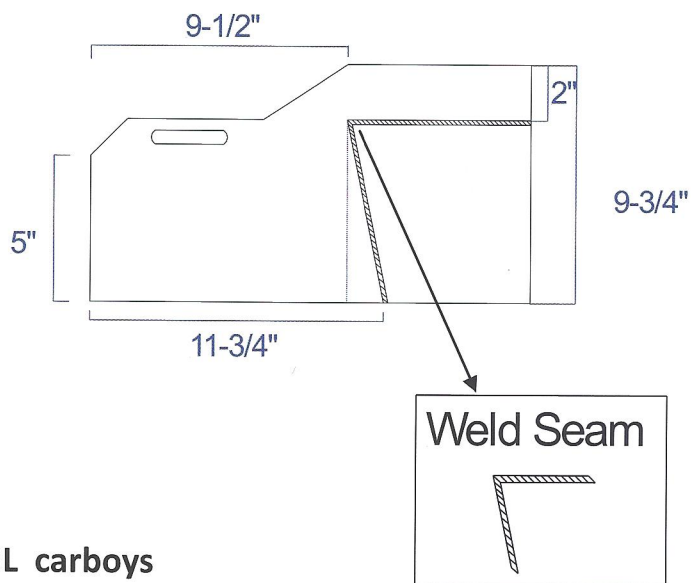

SMALL CARBOY CONTAINMENT CB161306-001

- Fits 4L or 1 GL carboys
- Fits on countertop
- Ample trough space to fill flasks
- 2.8 gal/10.4L containment