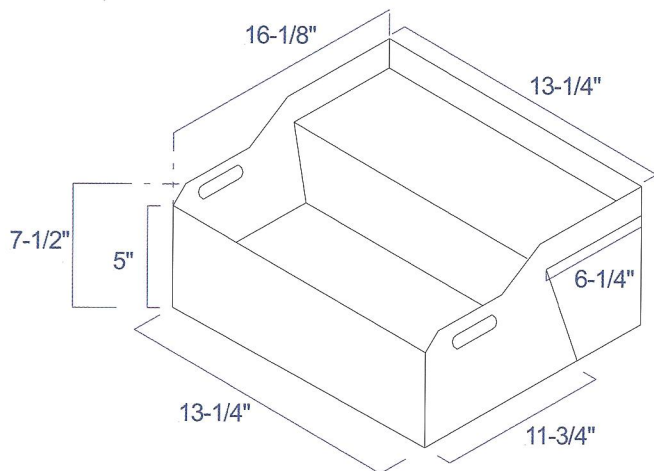

SMALL CARBOY CONTAINMENT CB161306-001

- Fits 4L or 1 GL carboys
- Fits on countertop
- Ample trough space to fill flasks
- 2.8 gal/10.4L containment