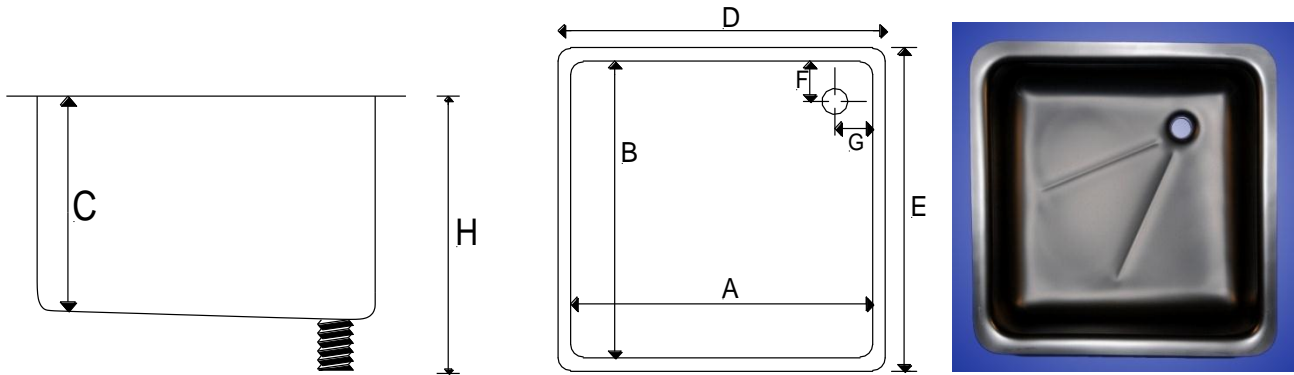

Single Bowl Corner Drain

This series of sinks allows for maximum use of sink interior area thanks to corner drain location. Standard color is black. Other colors are available.

Part Number	A	B	C	D	E	F	G	H	OUTLET
W31420-000	12	12	8	14-1/2	14-1/2	3-1/2	3-1/2	11	1-1/2
W31431-000	14	10	16-1/2	12-1/2	12-1/2	4	3-3/4	9	1-1/2
W31452-000	16	8	7	18-1/2	10-1/2	4	4	9-1/4	1-1/2
W31453-000	15-1/2	15-1/2	6-1/2	18-1/2	18-1/2	3-1/2	3-1/2	8-1/2	1-1/2
W31454-000	16	16	8	18-1/2	18-1/2	3-1/2	3-1/2	11	1-1/2
W31455-000	17-1/4	16-3/4	12	19-1/2	19-1/2	3-1/2	3-1/2	14-1/2	1-1/2
W31456-000	15-3/4	12-3/4	6-3/4	18-1/2	15-1/2	3-1/2	3-1/2	9	1-1/2
W31457-000	18	12	8	20-3/4	14-3/4	3	3	10-1/4	1-1/2
W31458-000	17-3/4	12	6-1/2	20-1/2	14-3/4	3-1/2	3-1/2	8-1/2	1-1/2
W31461-000	18	14	10-1/4	20-1/4	16-1/2	3-1/2	3-1/2	12-1/4	1-1/2
W31462-000	18	15	8	20-1/2	17-1/2	4	4	10-1/4	1-1/2
W31463-000	18	15	12	20-1/2	17-1/2	4	4	15	1-1/2
W31464-000	18	15	10	20-1/2	17-1/2	3-1/2	3-1/2	13-1/4	1-1/2
W31465-000	17-1/2	14-1/2	6-1/4	20-1/2	17-1/2	3-1/2	3-1/2	8-1/2	1-1/2
W31470-000	21	18	10	23-1/2	20-1/2	3-1/2	3-1/2	11	1-1/2
W31479-000	23	18	12	25-1/2	20-1/2	4	4	14-1/4	1-1/2
W31480-000	24	16	8	26-1/2	18-1/2	4	4	11	1-1/2
W31485-000	25	15	10	27-1/2	17-1/2	4	4	13	1-1/2
W31490-000	28	20	9	30-1/2	22-1/2	4	4	12	1-1/2
W31491-000	28	20	12	30-1/2	22-1/2	3-1/2	3-1/2	16	1-1/2
W31492-000	31	17	10	33-1/2	19-1/2	3-1/2	3-1/2	14	1-1/2
W31495-000	36	22	8	38-1/2	24-1/2	4	4	11	1-1/2
W31496-000	38	23	8	40-1/2	25-1/2	3-1/2	3-1/2	11	1-1/2

NOTE: TO ORDER RIMS FOR SINKS, USE THE BEGINNING OF THE SINK NUMBER FOLLOWED WITH (-100 FOR FLUSH MOUNT RIMS OR -200 FOR UNDERCOUNTER MOUNT RIMS). SOME SINKS DO NOT HAVE RIMS. CHECK WITH YOUR SALES REP FOR AVAILABILITY.