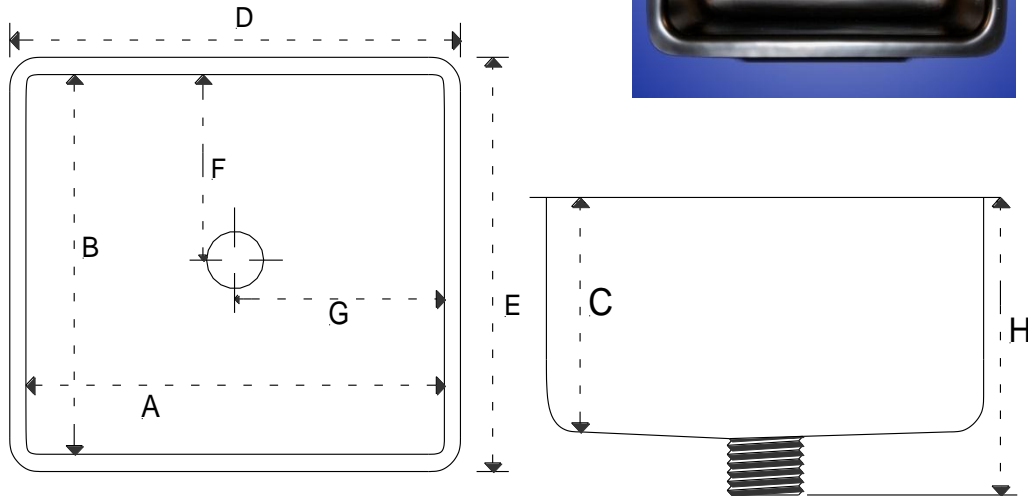

Single Bowl Center Drain

This series of sinks allows for uniform drainage from all locations on the sink. Colors available are Black, White, and Natural.

Part Number	A	B	C	D	E	F	G	H	OUTLET
W31415-000	11	11	7	13-1/2	13-1/2	5-1/2	9-3/4	9-3/4	1-1/2
W31418-000	12	8	8	14-1/2	10-1/2	4	6	11	1-1/2
W31440-000	16	6	6	18	8	2-3/4	7-3/4	8-1/2	1-1/2
W31449-000	16	6	6	18-1/2	8-1/2	2-3/4	7-1/2	8-1/2	1-1/2
W31466-000	18	15	12	20-1/2	17-1/2	7-1/2	9	15	1-1/2
W31473-000	21	18	12	23-1/2	20-1/2	9	10-1/2	15	1-1/2
W31477-000	23	17	8	25-1/2	19-1/2	9	10-1/2	11	1-1/2
W31478-000	23	17	11-1/2	25-1/2	19-1/2	8-3/4	11-1/2	11	1-1/2
W31481-000	24	20	10	26-1/2	22-1/2	10	12	13	1-1/2
W31483-000	24	20	12	26-1/2	22-1/2	10	12	15	1-1/2

NOTE TO ORDER RIMS FOR SINKS USE THE BEGINNING OF THE SINK NUMBER FOLLOWED WITH (-100 FOR FLUSH MOUNT RIMS OR -200 FOR UNDERCOUNTER MOUNT RIMS). SOME SINKS DO NOT HAVE RIMS CHECK WITH SALES REP FOR AVAILABILITY.