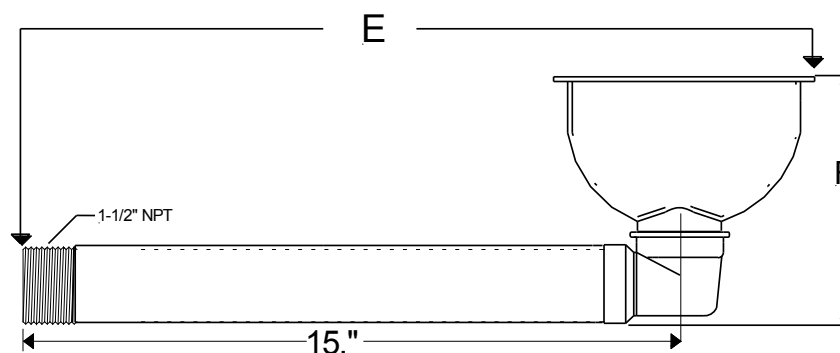

F164L137-150 LOW PROFILE HIGH VELOCITY CUPSINK

Please Be sure to select the correct style of cup sink orientation for your application. with selection box below.

STYLE (A)

STYLE (B)

SYMBOL	A	B	C	D	E	F	COLOR
F164L137-150	7-7/16"	5-3/4"	2-3/4"	4-1/2"	18-3/4"	6-1/2"	BLACK
F164L137-151	7-7/16"	5-3/4"	2-3/4"	4-1/2"	18-3/4"	6-1/2"	WHITE
F164L137-154	7-7/16"	5-3/4"	2-3/4"	4-1/2"	18-3/4"	6-1/2"	GREY