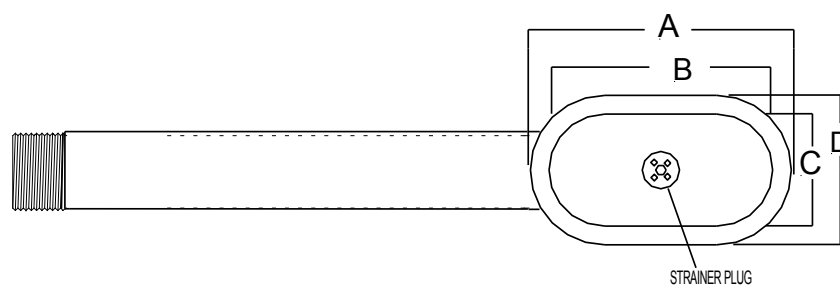

F164L137-150 LOW PROFILE HIGH VELOCITY CUPSINK

Please Be sure to select the correct style of cup sink orientation for your application. with selection box below.

STYLE (A)

STYLE (B)

SYMBOL	A	B	C	D	E	F	COLOR
F164L137-150	7-7/16"	5-3/4"	2-3/4"	4-1/2"	18-3/4"	6-1/2"	BLACK
F164L137-151	7-7/16"	5-3/4"	2-3/4"	4-1/2"	18-3/4"	6-1/2"	WHITE
F164L137-154	7-7/16"	5-3/4"	2-3/4"	4-1/2"	18-3/4"	6-1/2"	GREY