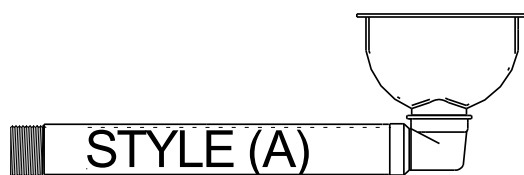

F164L137-150 LOW PROFILE HIGH VELOCITY CUPSINK

Please Be sure to select the correct style of cup sink orientation for your application. with selection box below.

STYLE (A)

STYLE (B)

SYMBOL	A	B	C	D	E	F	COLOR
F164L137-150	7-7/16"	5-3/4"	2-3/4"	4-1/2"	18-3/4"	6-1/2"	BLACK
F164L137-151	7-7/16"	5-3/4"	2-3/4"	4-1/2"	18-3/4"	6-1/2"	WHITE
F164L137-154	7-7/16"	5-3/4"	2-3/4"	4-1/2"	18-3/4"	6-1/2"	GREY