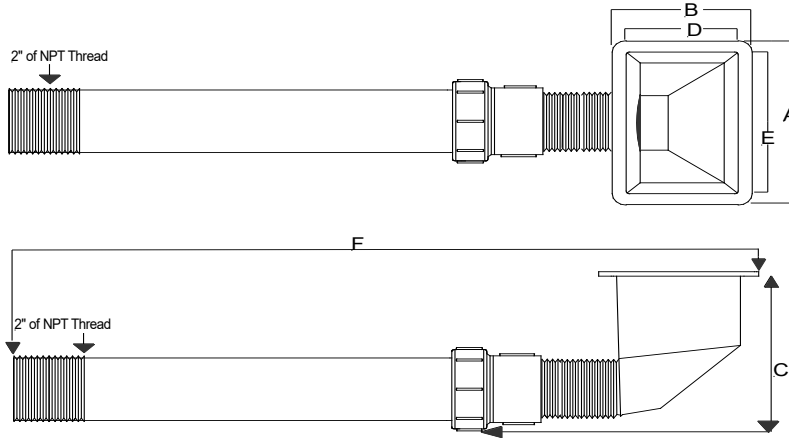

## Rectangular Low Profile Cup-sinks

SYMBOL	A	B	C	D	E	F	COLOR
F164L080-150	7-1/2"	4-1/2"	4-1/2"	3"	6"	16-1/2"	BLACK
F164L080-154	7-1/2"	4-1/2"	4-1/2"	3"	6"	16-1/2"	GREY
F164L080-158	7-1/2"	4-1/2"	4-1/2"	3"	6"	16-1/2"	WHITE

SYMBOL	A	B	C	D	E	F	COLOR
F164L081-150	7-1/2"	4-1/2"	4-1/2"	3"	6"	17-1/2"	BLACK
F164L081-154	7-1/2"	4-1/2"	4-1/2"	3"	6"	17-1/2"	GREY
F164L081-158	7-1/2"	4-1/2"	4-1/2"	3"	6"	17-1/2"	WHITE