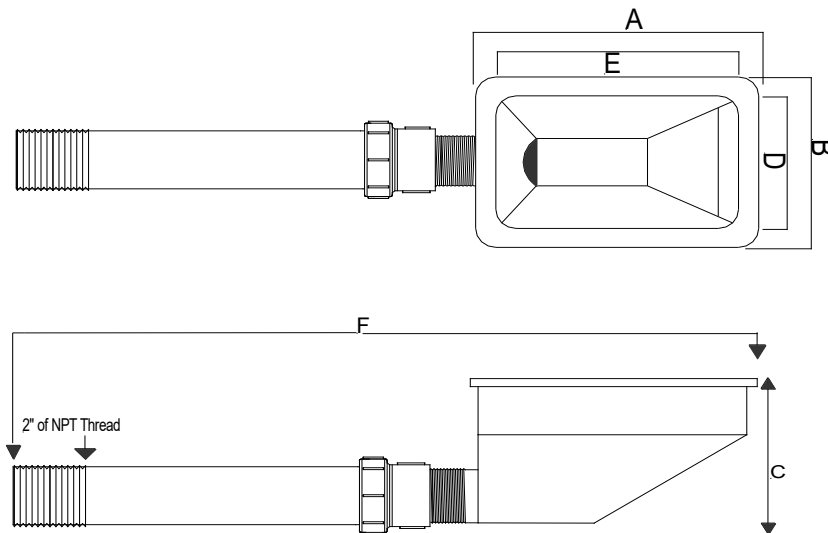

## Rectangular Low Profile Cup-sinks

SYMBOL	A	B	C	D	E	F	COLOR
F164L080-150	7-1/2"	4-1/2"	4-1/2"	3"	6"	16-1/2"	BLACK
F164L080-154	7-1/2"	4-1/2"	4-1/2"	3"	6"	16-1/2"	GREY
F164L080-158	7-1/2"	4-1/2"	4-1/2"	3"	6"	16-1/2"	WHITE

SYMBOL	A	B	C	D	E	F	COLOR
F164L081-150	7-1/2"	4-1/2"	4-1/2"	3"	6"	17-1/2"	BLACK
F164L081-154	7-1/2"	4-1/2"	4-1/2"	3"	6"	17-1/2"	GREY
F164L081-158	7-1/2"	4-1/2"	4-1/2"	3"	6"	17-1/2"	WHITE