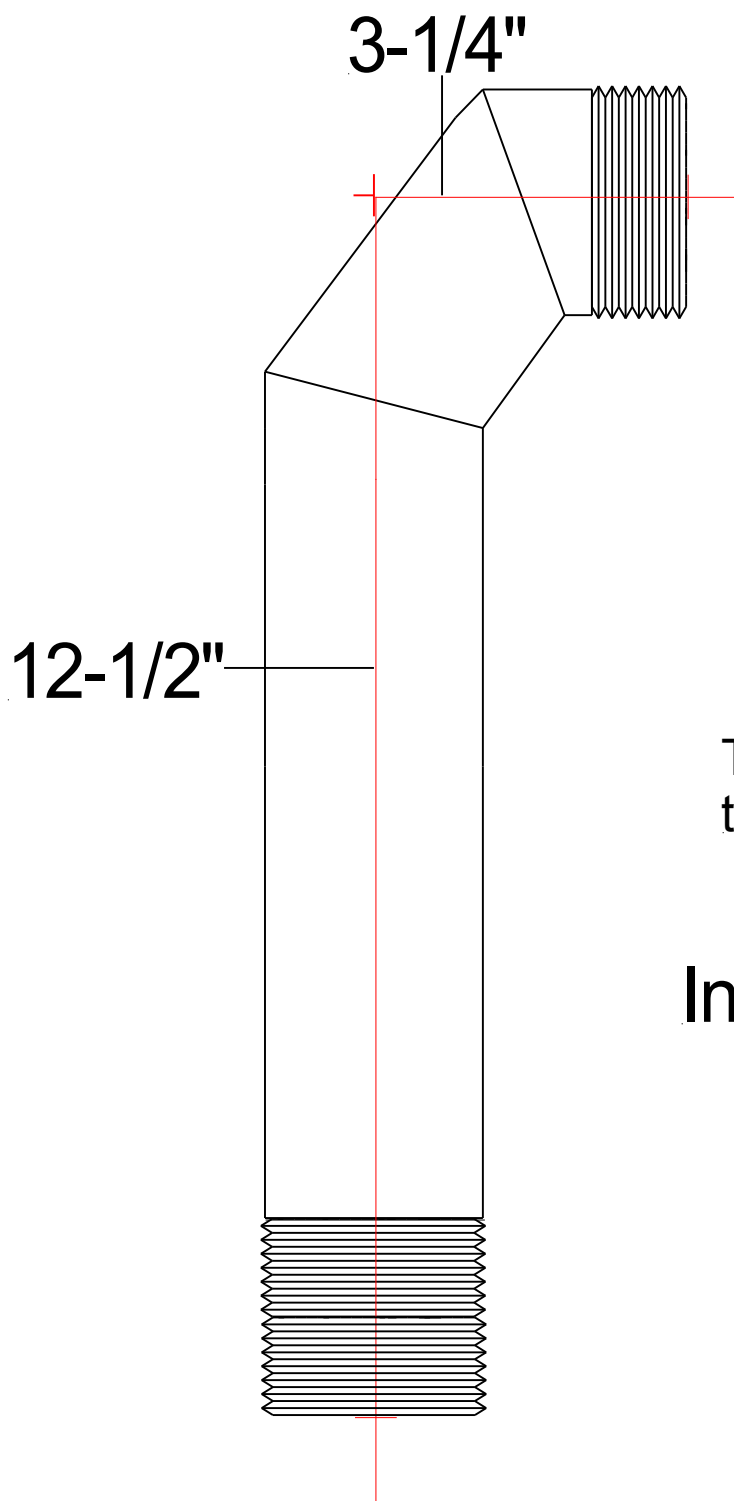

# F0160360-200 2" L shaped Pass thru

This assembly comes with set of two caps, gaskets and flanged nuts

Inside wall dims are 1.875