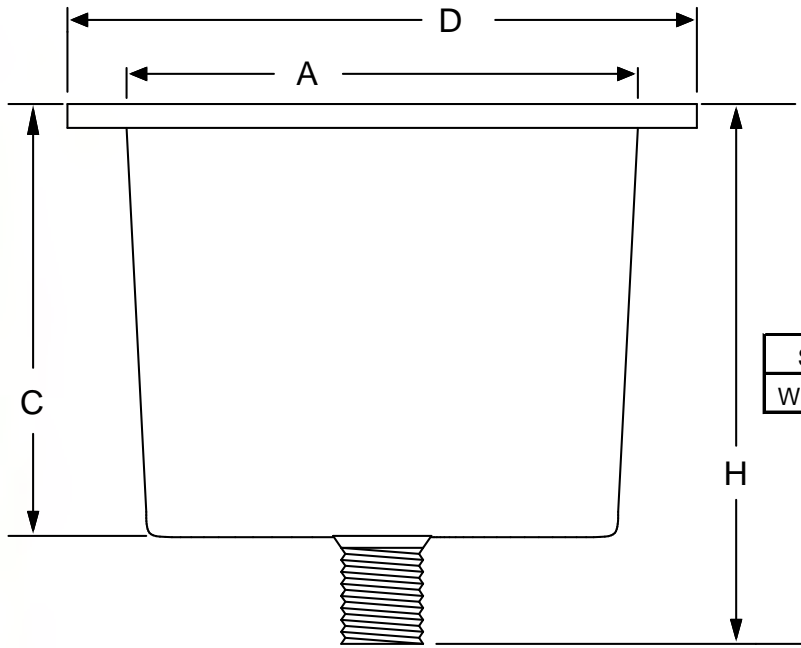

Round Cup Sinks

SYMBOL	A	C	D	H	THREAD	LIP
W39040-150	12"	7"	15"	10"	1.5"	1.25"

Round Cup Sink (Straight Wall Design)

Top View

SYMBOL	A	B	C	D	E	THREAD	LIP
W39021-150	3.25"	4"	2 1/8"	5.25"	3/16"	1.5"	1/4"
W39022-150	5.5"	6 9/16"	4"	6.5"	3/16"	1.5"	1/4"