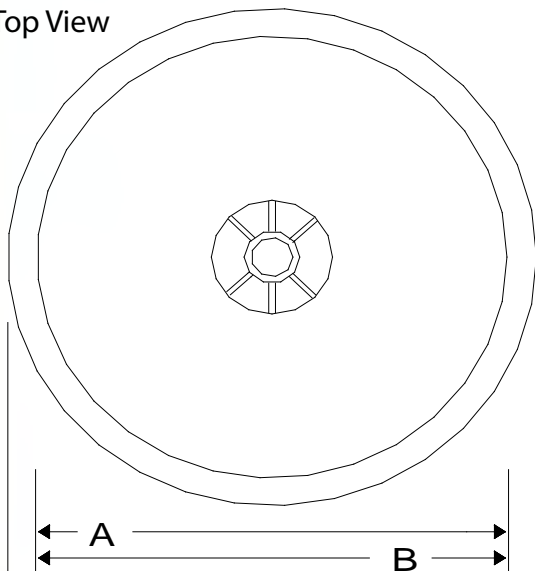

Round Cup Sinks

SYMBOL	A	C	D	H	THREAD	LIP
W39040-150	12"	7"	15"	10"	1.5"	1.25"

Round Cup Sink (Straight Wall Design)

Top View

SYMBOL	A	B	C	D	E	THREAD	LIP
W39021-150	3.25"	4"	2 1/8"	5.25"	3/16"	1.5"	1/4"
W39022-150	5.5"	6 9/16"	4"	6.5"	3/16"	1.5"	1/4"