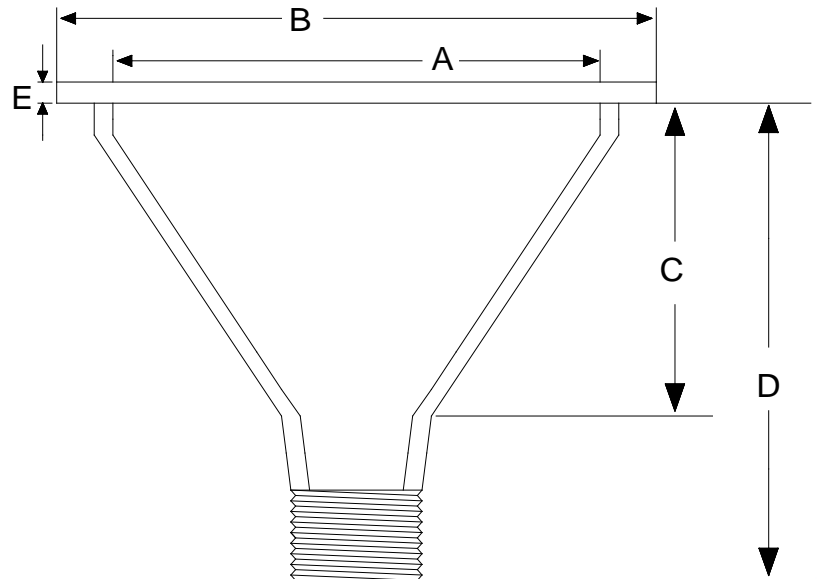

Round Cup Sinks

SYMBOL	A	C	D	H	THREAD	LIP
W39040-150	12"	7"	15"	10"	1.5"	1.25"

Round Cup Sink (Straight Wall Design)

Top View

SYMBOL	A	B	C	D	E	THREAD	LIP
W39021-150	3.25"	4"	2 1/8"	5.25"	3/16"	1.5"	1/4"
W39022-150	5.5"	6 9/16"	4"	6.5"	3/16"	1.5"	1/4"